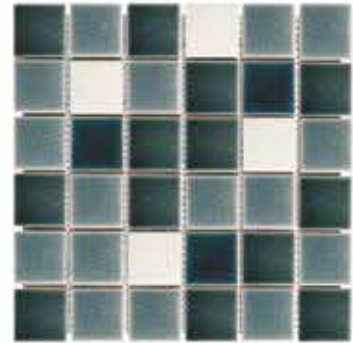

PRETTY GREY