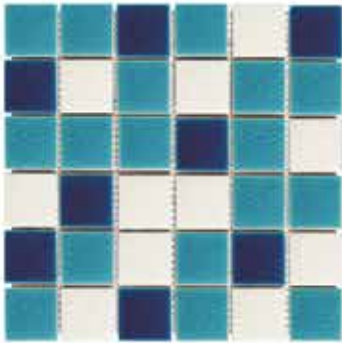

MOSAIC HIGH TEMPERATURE GLAZED CLAY TILES HG(N)

SIZE ขนาด 2"x2"

ANDAMAN BLUE