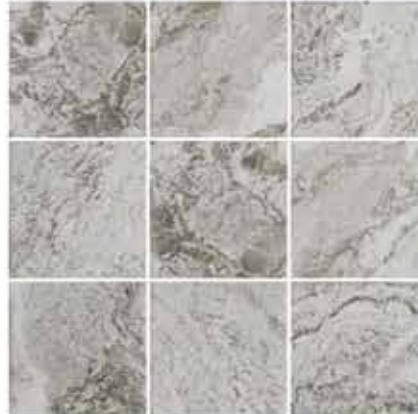

4SR1 HIDEWAY ALPINE LIGHT GRAY