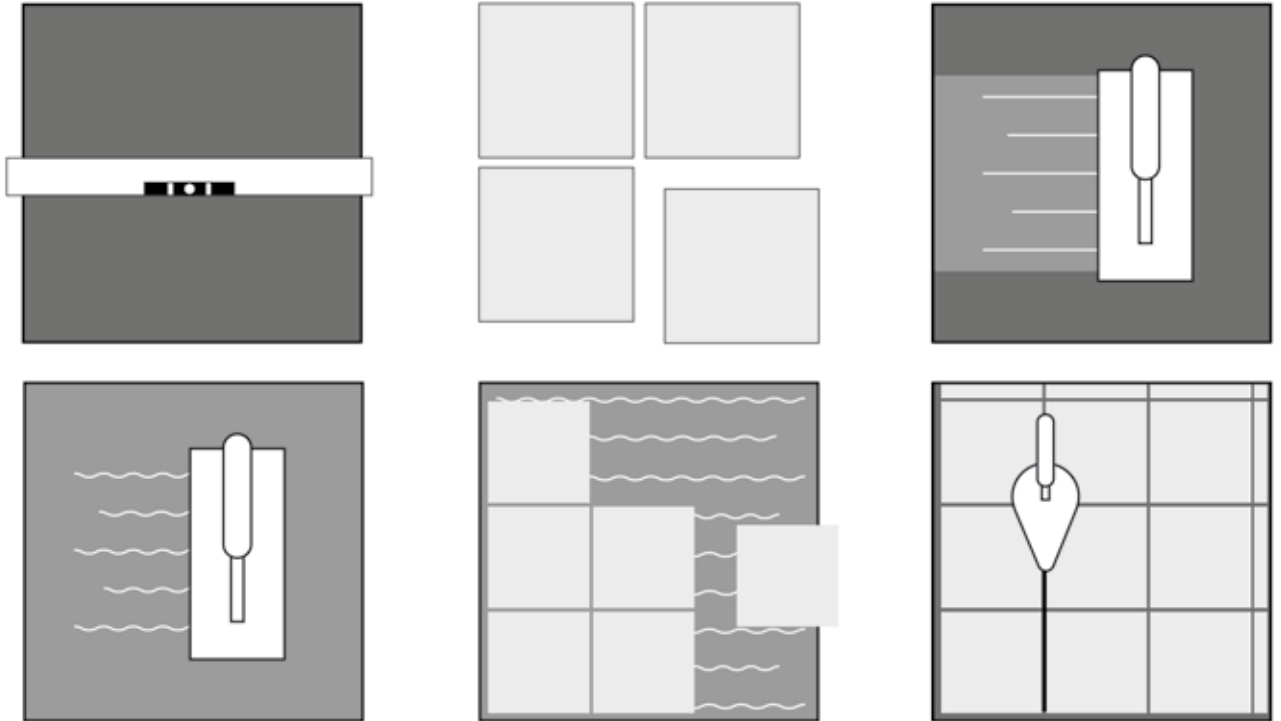

BLEZZ TILES INSTALLATION RECOMMENDATION

(for glazed clay tiles)

คำแนะนำการติดตั้งกระเบื้องดินเผาเคลือบสีเผาไฟแรงสูง เบลส

1. ปรับระดับพื้นหรือผนังให้ได้ระดับตามต้องการ และทำความสะอาดให้ปราศจากสิ่งสกปรก
2. วัดแนวการปูกระเบื้อง กำหนดจุดเริ่มต้น ตีเส้นทั้งแนวตั้งและแนวนอน
3. นำกระเบื้องออกจากกล่องอย่างน้อย 3-5 กล่องมาคละกั้นก่อนปู (เพราะกระเบื้องเป็นกระเบื้องกึ่งแฮนด์เมด จะมีขนาดและสีต่างกันเล็กน้อย ฉะนั้นจึงควรนำมาปูคละกั้นเพื่อให้เป็นธรรมชาติ)
4. ผสมปูนกาวซีเมนต์แล้วฉาบด้วยเกรียงด้านเรียบ
5. ฉาบปูนกาวซีเมนต์แล้วใช้เกรียงด้านพื้นหวี คุรดกาวซีเมนต์ที่ฉาบไว้ให้เป็นรอยบริเวณที่ต้องการปูโดยเว้นร่องกระเบื้องประมาณ 5 มม. (จะใช้กระเบื้อง 90 แผ่นต่อ 1 ตรม.ซึ่งเป็นมาตรฐานที่โรงงานผลิตแนะนำ *เช่น กรณีกระเบื้องขนาด 4"x4" แต่ถ้าต้องการปูเว้นร่องน้อยกว่านี้ แนะนำไม่ควรต่ำกว่า 3 มม. ปริมาณการใช้กระเบื้องขึ้นอยู่กับสัดส่วนการเว้นร่อง)
6. นำกระเบื้องมาปูตามแพทเทิร์น โดยเริ่มตั้งแต่มุมที่กำหนด วางคละกั้นกระเบื้องตามน้ำหนักของสีแล้วใช้ค้อนยาง หรือด้ามเกรียงเคาะเบาๆ จัดหรือปรับตำแหน่งของกระเบื้องให้ได้แนวสวยงาม
7. ก่อนยาแนวควรทิ้งกระเบื้องที่ปูแล้วให้แห้งประมาณ 48 ชม. ใช้เกรียงปาดยาแนวส่วนเกินออกจากกระเบื้อง หลังจากนั้นทำความสะอาดร่องกระเบื้อง (ควรหมั่นเช็คคราบยาแนวบนพื้นหน้ากระเบื้องตลอดเวลา เพราะหากติดเป็นเวลานานอาจทำให้ไม่สามารถเช็คออกได้หรือออกยากมากในภายหลัง)