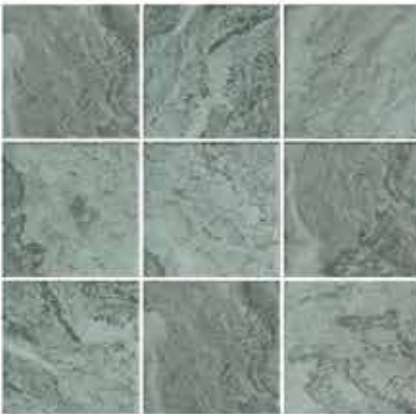

PORCELAIN SWIMMING POOL TILES

COTTO PORCELAIN SWIMMING POOL TILES

COTTO

4SR1 HIDEWAY ALPINE GREEN