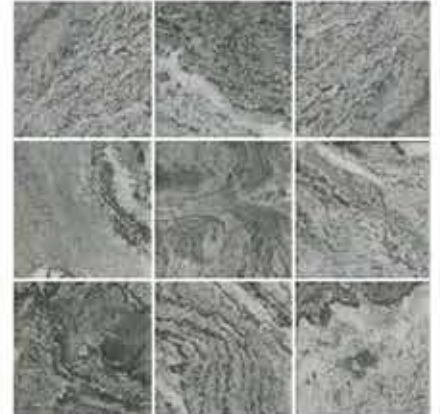

COTTO PORCELAIN SWIMMING POOL TILES

COTTO

4SR1 HIDEWAY ALPINE GREEN

4SR1 HIDEWAY ALPINE LIGHT GRAY

4SR1 HIDEWAY ALPINE GRAY

4SR1 S MARBLE

4SR1 S CALACATTA

SHAPES AND SIZES